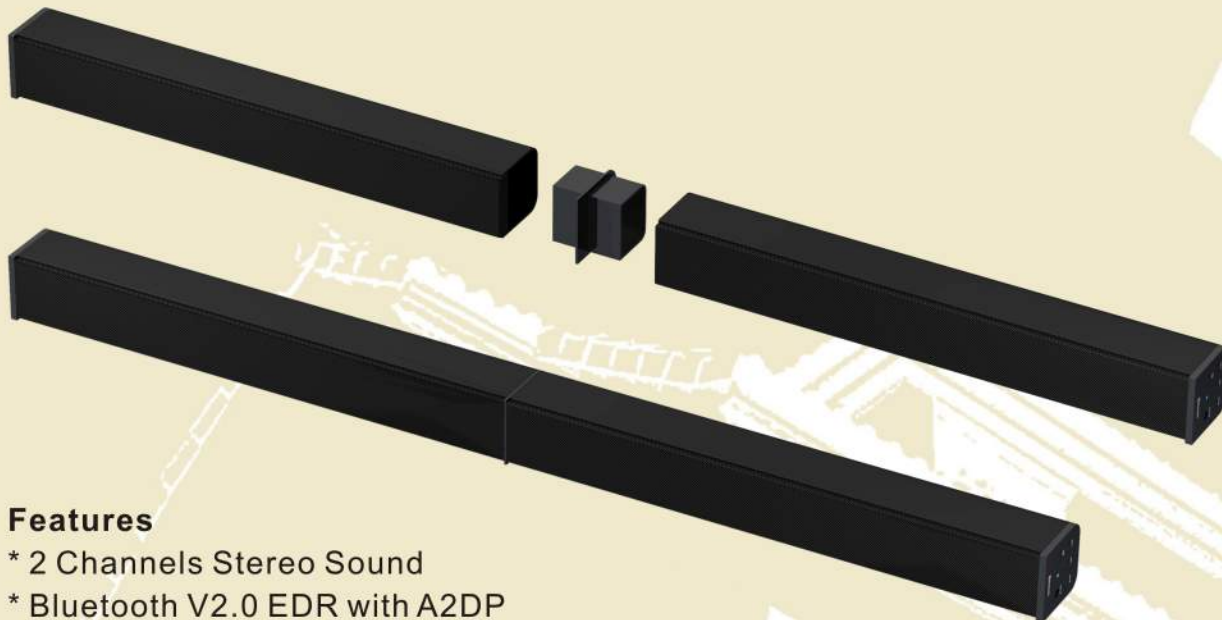

Sound Bar/Tower System Wireless Transfer 2.4G

B3808B

Features

- * 2 Channels Stereo Sound
- * Bluetooth V2.0 EDR with A2DP
- * Range Up To 10M
- * FM Stereo Radio
- * 20 Station Memory

Aux In

- * Aux In x 1 (RCA)
- * Line In x 1 (3.5mm)
- * Subwoofer Out
- * Remote Function

Other

- * Separable Soundbar
- * Wireless Transfer 2.4G
- * Back Light Key Knob
- * Digital Volume Control
- * Amplifier (2.0 CH)
- * EQ Function
- * Output Power: 15X2W @ THD:10%,
- * Total Output Power : 30W RMS
- * Speaker Size: 2 Inch x 2
- * Power Supply Voltage:
AC Power 120V 60Hz Or220V 50Hz
- * Power Consumption: 35W

Accessories

- * Remote Control
- * RCA Cable, 3.5mm Line In Cable
- * AC Adaptor x 2
- * User Manual

Dimensions (W x H x D)

- * Product Dimensions: 940 x 63 x 65 mm
- * Pcs In One Carton: 2 Pcs